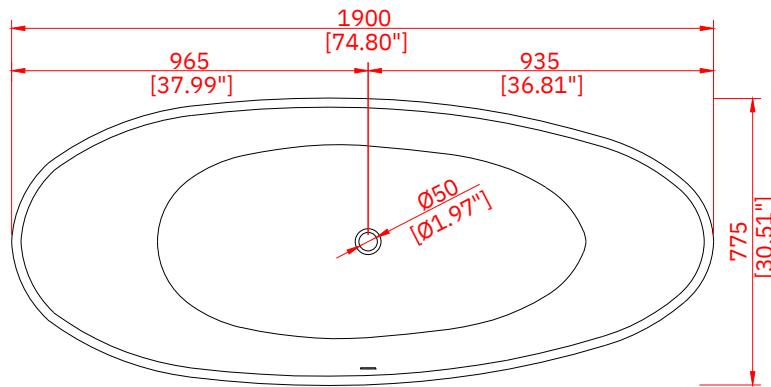

-Pure Black
-Classic White
-Design White
-Beige Quartz
-Pure Grey / Concrete
-Chips Grey / Concrete
-Other Bright Colours as Pantone Code

Size : 1900×775×950 (mm)

N.W.: 188 KG
G.W.: 285 KG
VOL: 310 L
Unit: mm