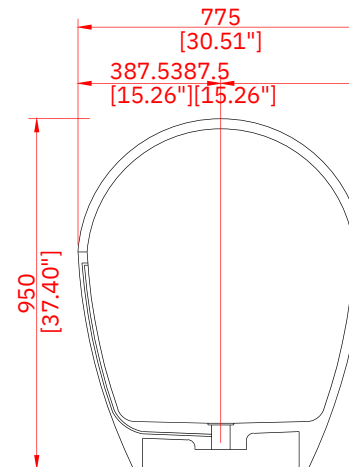

-Pure Black
-Classic White
-Design White
-Beige Quartz
-Pure Grey / Concrete
-Chips Grey / Concrete
-Other Bright Colours as Pantone Code

Size : 1900×775×950 (mm)

N.W.: 188 KG
G.W.: 285 KG
VOL: 310 L
Unit: mm