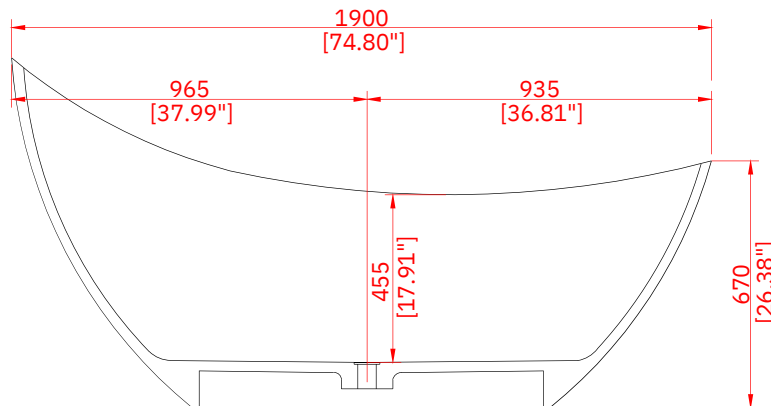

-Pure Black
-Classic White
-Design White
-Beige Quartz
-Pure Grey / Concrete
-Chips Grey / Concrete
-Other Bright Colours as Pantone Code

Size : 1900×775×950 (mm)

N.W.: 188 KG
G.W.: 285 KG
VOL: 310 L
Unit: mm