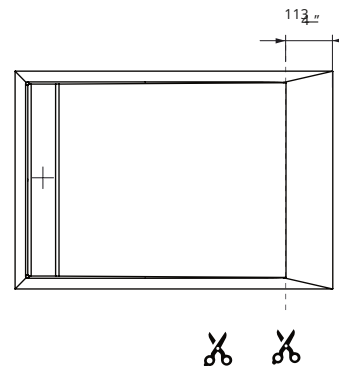

TECHNICAL INFORMATION

APPROXIMATE MEASUREMENTS
The manufacturer accepts 1/4" variance