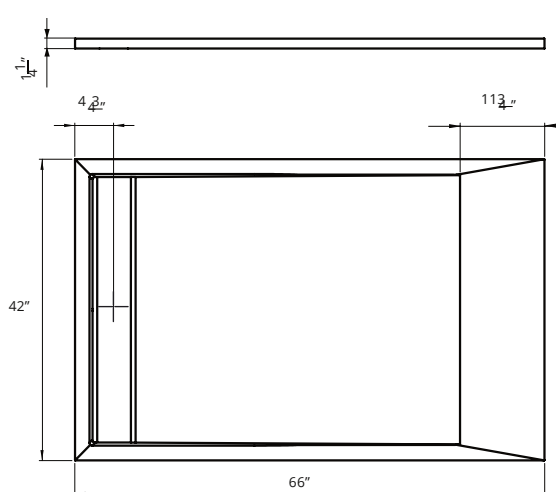

### SIZE

- Size: 66 x 42 in
- Weight: 203 lb

### TECHNICAL INFORMATION

APPROXIMATE MEASUREMENTS  
The manufacturer accepts 1/4" variance