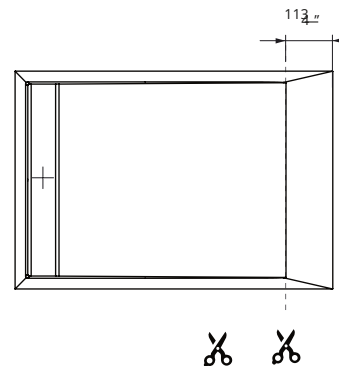

MATERIAL

- Resin stone ACRYSTONE® core

SIZE

- Size: 60 x 36 in
- Weight: 160 lb

INCLUDED

- Shower Tray
- Drain Grid
- Tile flange
- Instruction manual

NOT INCLUDED

- Drain connection
- (iBMirror shower tray can accommodate most 2" standard drain)

MARQUINA

CALACATTA
WHITE

TECHNICAL INFORMATION

APPROXIMATE MEASUREMENTS
The manufacturer accepts 1/4" variance