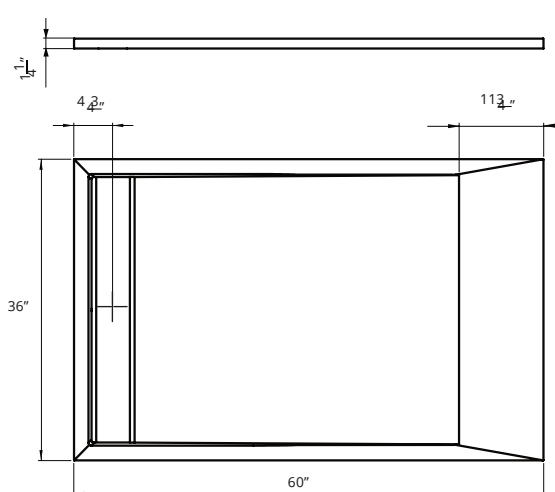

MATERIAL

- Resin stone ACRYSTONE® core

SIZE

- Size: 60 x 36 in
- Weight: 160 lb

INCLUDED

- Shower Tray
- Drain Grid
- Tile flange
- Instruction manual

NOT INCLUDED

- Drain connection
- (iBMirror shower tray can accommodate most 2" standard drain)

MARQUINA

CALACATTA
WHITE

TECHNICAL INFORMATION

APPROXIMATE MEASUREMENTS
The manufacturer accepts 1/4" variance