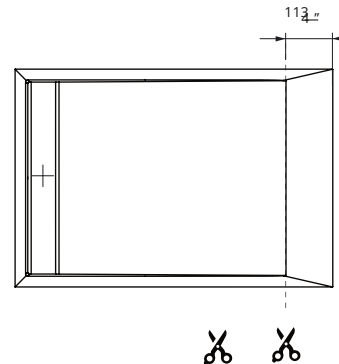

### SIZE

- Size: 60 x 32 in
- Weight: 142 lb

### TECHNICAL INFORMATION

APPROXIMATE MEASUREMENTS  
The manufacturer accepts 1/4" variance