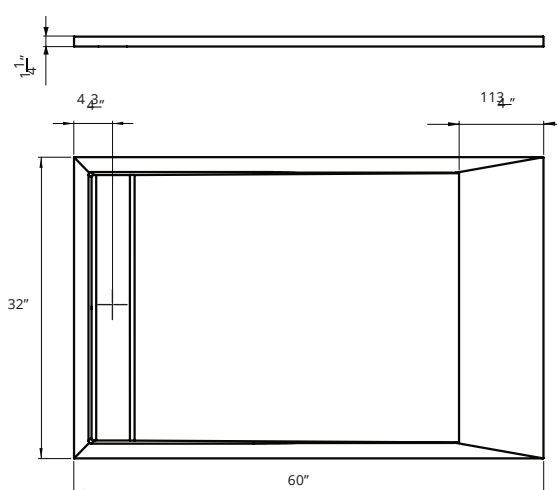

### SIZE

- Size: 60 x 32 in
- Weight: 142 lb

### TECHNICAL INFORMATION

APPROXIMATE MEASUREMENTS  
The manufacturer accepts 1/4" variance