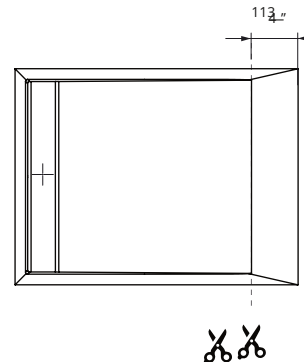

MATERIAL

- Resin stone ACRYSTONE® core

SIZE

- Size: 60 x 30 in
- Weight: 133 lb

INCLUDED

- Shower Tray
- Drain Grid
- Tile flange
- Instruction manual

NOT INCLUDED

- Drain connection
- (iBMirror shower tray can accommodate most 2" standard drain)

MARQUINA

CALACATTA
WHITE

TECHNICAL INFORMATION

APPROXIMATE MEASUREMENTS
The manufacturer accepts 1/4" variance