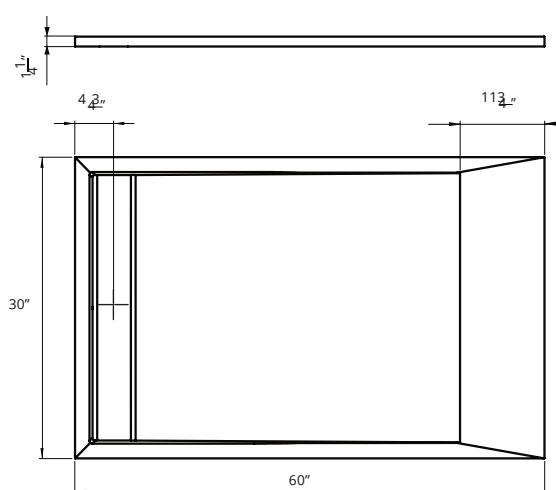

Specification Sheet

RIOSTONE6030

FEATURES

- Colored mass
- Antibacterial material
- Slip resistance class 3
- Possibility of safe custom cutting
- Resistant to Thermal Shock
- Resistant to impact
- One piece construction, highly dimensional stability
- Repairable and regenerable surface
- Left/Right drain position
- Installation: above floor or recessed flush with floor

MATERIAL

- Resin stone ACRYSTONE® core

SIZE

- Size: 60 x 30 in
- Weight: 133 lb

INCLUDED

- Shower Tray
- Drain Grid
- Tile flange
- Instruction manual

NOT INCLUDED

- Drain connection
- (iBMirror shower tray can accommodate most 2" standard drain)

MARQUINA

CALACATTA
WHITE

TECHNICAL INFORMATION

APPROXIMATE MEASUREMENTS
The manufacturer accepts 1/4" variance