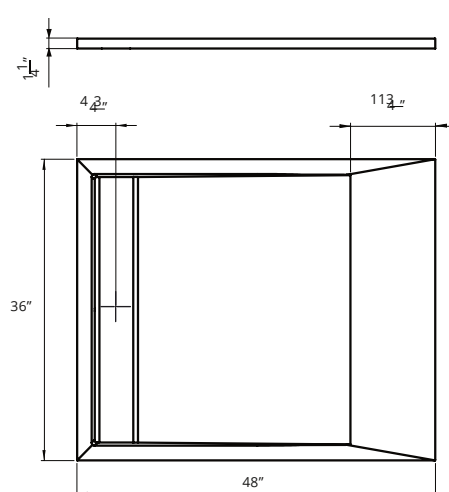

MATERIAL

- Resin stone ACRYSTONE® core

SIZE

- Size: 48 x 36 in
- Weight: 130 lb

INCLUDED

- Shower Tray
- Drain Grid
- Tile flange
- Instruction manual

NOT INCLUDED

- Drain connection
- (iBMirror shower tray can accommodate most 2" standard drain)

MARQUINA

CALACATTA
WHITE

TECHNICAL INFORMATION

APPROXIMATE MEASUREMENTS
The manufacturer accepts 1/4" variance