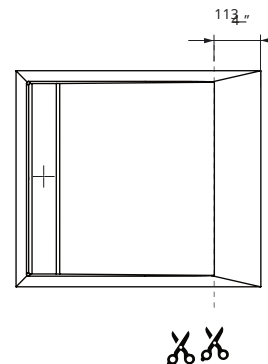

MATERIAL

- Resin stone ACRYSTONE® core

SIZE

- Size: 48 x 36 in
- Weight: 130 lb

INCLUDED

- Shower Tray
- Drain Grid
- Tile flange
- Instruction manual

NOT INCLUDED

- Drain connection
- (iBMirror shower tray can accommodate most 2" standard drain)

MARQUINA

CALACATTA
WHITE

TECHNICAL INFORMATION

APPROXIMATE MEASUREMENTS
The manufacturer accepts 1/4" variance