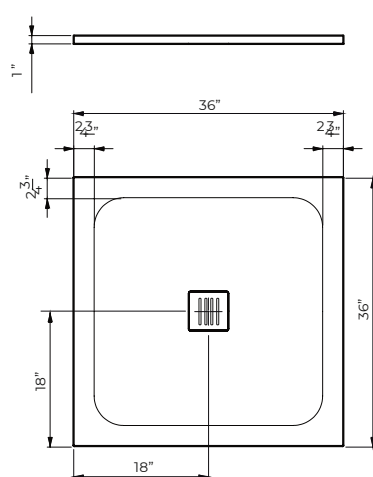

MATERIAL

- Resin stone ACRYSTONE® core

SIZE

- Size: 36 x 36 in
- Weight: 85 lb

INCLUDED

- Shower Tray
- Drain Grid
- Tile flange
- Instruction manual

NOT INCLUDED

- Drain connection
- (IBMirror shower tray can accommodate most 2" standard drain)

MARQUINA

CALACATTA
WHITE

TECHNICAL INFORMATION

APPROXIMATE MEASUREMENTS
The manufacturer accepts 1/4" variance