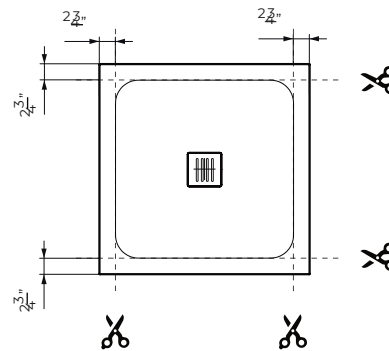

MATERIAL

- Resin stone ACRYSTONE® core

SIZE

- Size: 36 x 36 in
- Weight: 85 lb

INCLUDED

- Shower Tray
- Drain Grid
- Tile flange
- Instruction manual

NOT INCLUDED

- Drain connection
- (IBMirror shower tray can accommodate most 2" standard drain)

MARQUINA

CALACATTA
WHITE

TECHNICAL INFORMATION

APPROXIMATE MEASUREMENTS
The manufacturer accepts 1/4" variance