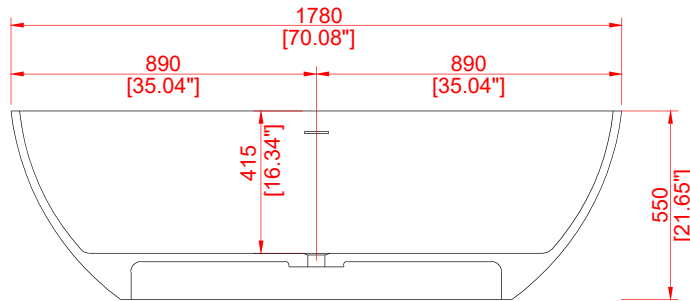

**Colours**

-Pure Black  
-Classic White  
-Design White  
-Beige Quartz  
-Pure Grey / Concrete  
-Chips Grey / Concrete  
-Other Bright Colours as Pantone Code

Size : 1780×920×550 (mm)

N.W.: 175 KG  
G.W.: 253 KG  
VOL: 358 L  
Unit: mm