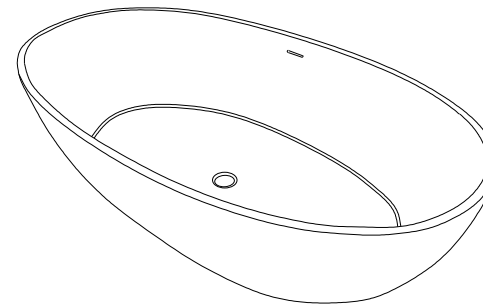

## Tub Geneve

**Options** | -Stone Waste (same as bathtub material)  
-Faucets for Selection

**Finishes** | -Matte Finish  
-Glossy Finish

**Notes** | -Freestanding bathtub  
-With Overflow  
-Solid Surface Composition

**Colours**

-Pure Black  
-Classic White  
-Design White  
-Beige Quartz  
-Pure Grey / Concrete  
-Chips Grey / Concrete  
-Other Bright Colours as Pantone Code

Size : 1780×920×550 (mm)

N.W.: 175 KG  
G.W.: 253 KG  
VOL: 358 L  
Unit: mm