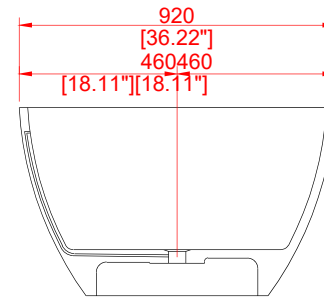

**Colours**

-Pure Black  
-Classic White  
-Design White  
-Beige Quartz  
-Pure Grey / Concrete  
-Chips Grey / Concrete  
-Other Bright Colours as Pantone Code

Size : 1780×920×550 (mm)

N.W.: 175 KG  
G.W.: 253 KG  
VOL: 358 L  
Unit: mm