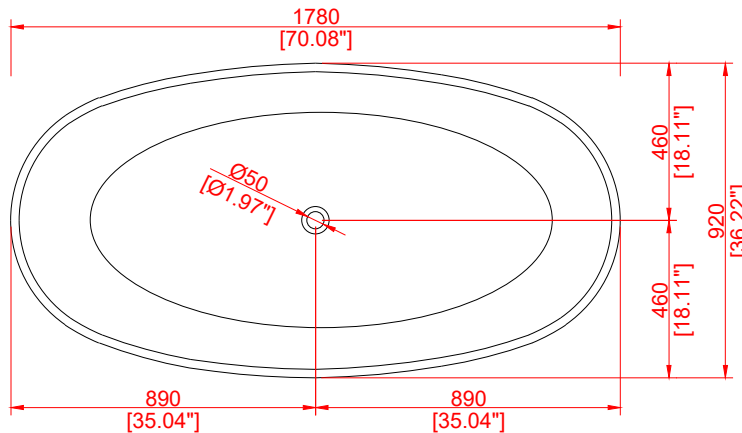

**Colours**

-Pure Black  
-Classic White  
-Design White  
-Beige Quartz  
-Pure Grey / Concrete  
-Chips Grey / Concrete  
-Other Bright Colours as Pantone Code

Size : 1780×920×550 (mm)

N.W.: 175 KG  
G.W.: 253 KG  
VOL: 358 L  
Unit: mm