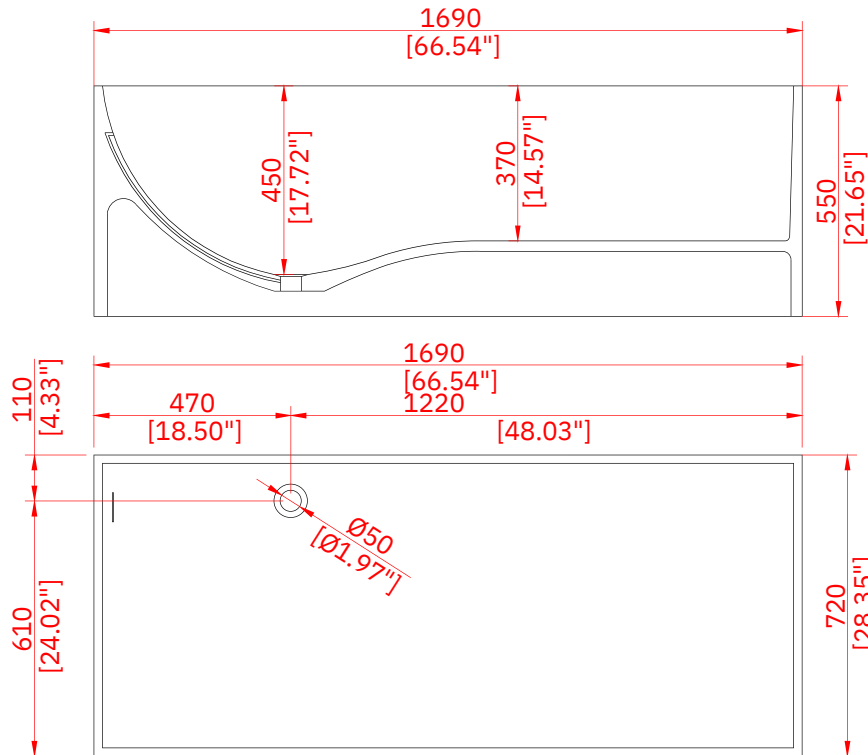

### Colours

-Pure Black  
-Classic White  
-Design White  
-Beige Quartz  
-Pure Grey / Concrete  
-Chips Grey / Concrete  
-Other Bright Colours as Pantone Code

Size : 1690×720×550 (mm)

N.W.: 200 KG  
G.W.: 265 KG  
VOL: 330 L  
Unit: mm