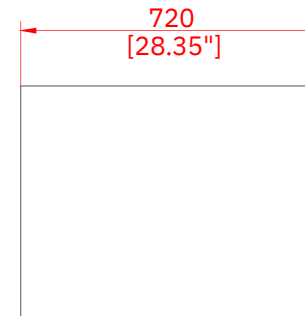

### Colours

-Pure Black  
-Classic White  
-Design White  
-Beige Quartz  
-Pure Grey / Concrete  
-Chips Grey / Concrete  
-Other Bright Colours as Pantone Code

Size : 1690×720×550 (mm)

N.W.: 200 KG  
G.W.: 265 KG  
VOL: 330 L  
Unit: mm